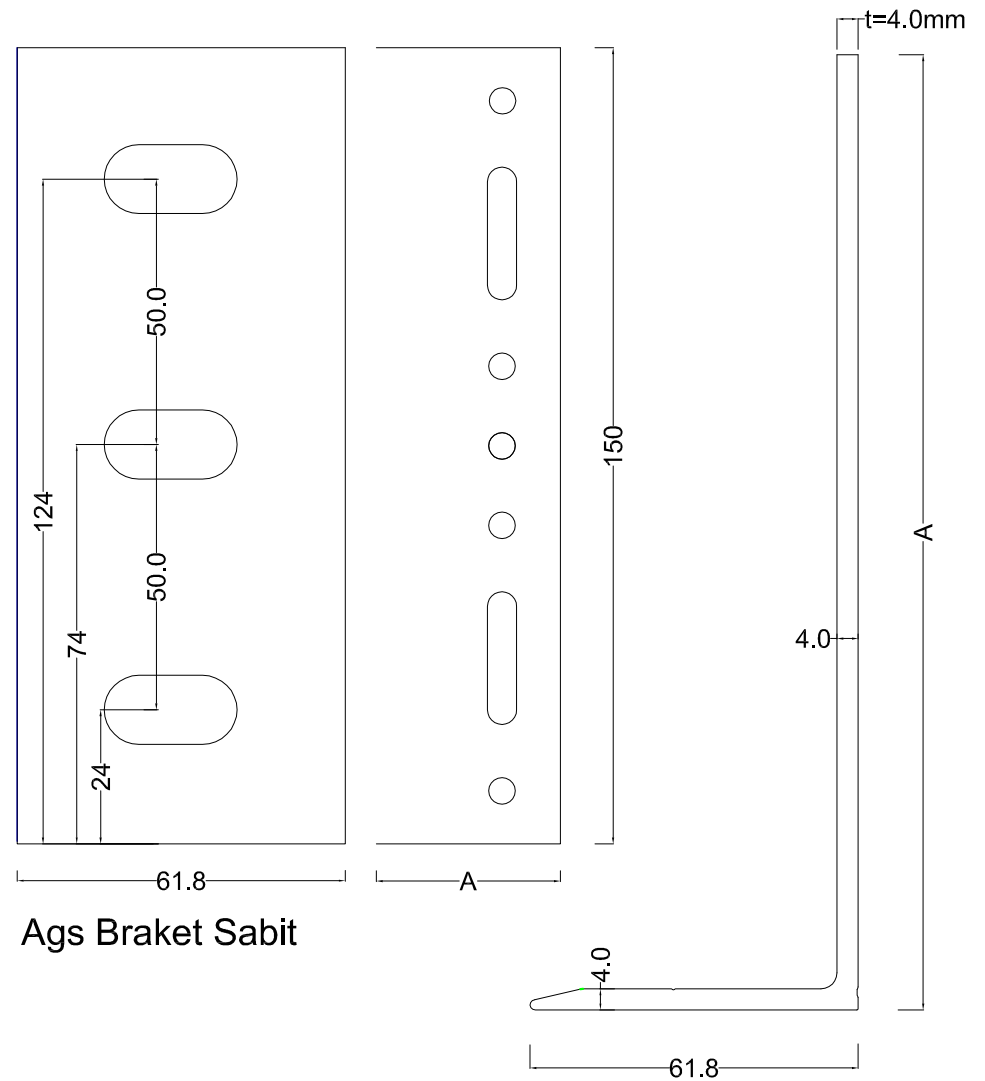

AGS BRAKET 3mm

Ags Braket Sabit

Ags Braket Sabit

A x 61.8 x 150 mm
60 x 61.8 x 150 mm
80 x 61.8 x 150 mm
100 x 61.8 x 150 mm
120 x 61.8 x 150 mm
140 x 61.8 x 150 mm
160 x 61.8 x 150 mm
180 x 61.8 x 150 mm

Ags Braket Hareketli

A x 61.8 x 80 mm
60 x 61.8 x 80 mm
80 x 61.8 x 80 mm
100 x 61.8 x 80 mm
120 x 61.8 x 80 mm
140 x 61.8 x 80 mm
160 x 61.8 x 80 mm
180 x 61.8 x 80 mm

Ags Braket Hareketli

Ags Hareketli Braket

Ags Sabit Braket

AGS BRAKET 4mm

Ags Braket Hareketli

A x 61.8 x 80 mm
60 x 61.8 x 80 mm
80 x 61.8 x 80 mm
100 x 61.8 x 80 mm
120 x 61.8 x 80 mm
140 x 61.8 x 80 mm
160 x 61.8 x 80 mm
180 x 61.8 x 80 mm

Ags Braket Sabit

A x 61.8 x 150 mm
60 x 61.8 x 150 mm
80 x 61.8 x 150 mm
100 x 61.8 x 150 mm
120 x 61.8 x 150 mm
140 x 61.8 x 150 mm
160 x 61.8 x 150 mm
180 x 61.8 x 150 mm

Ags Braket Hareketli

Ags Braket Sabit